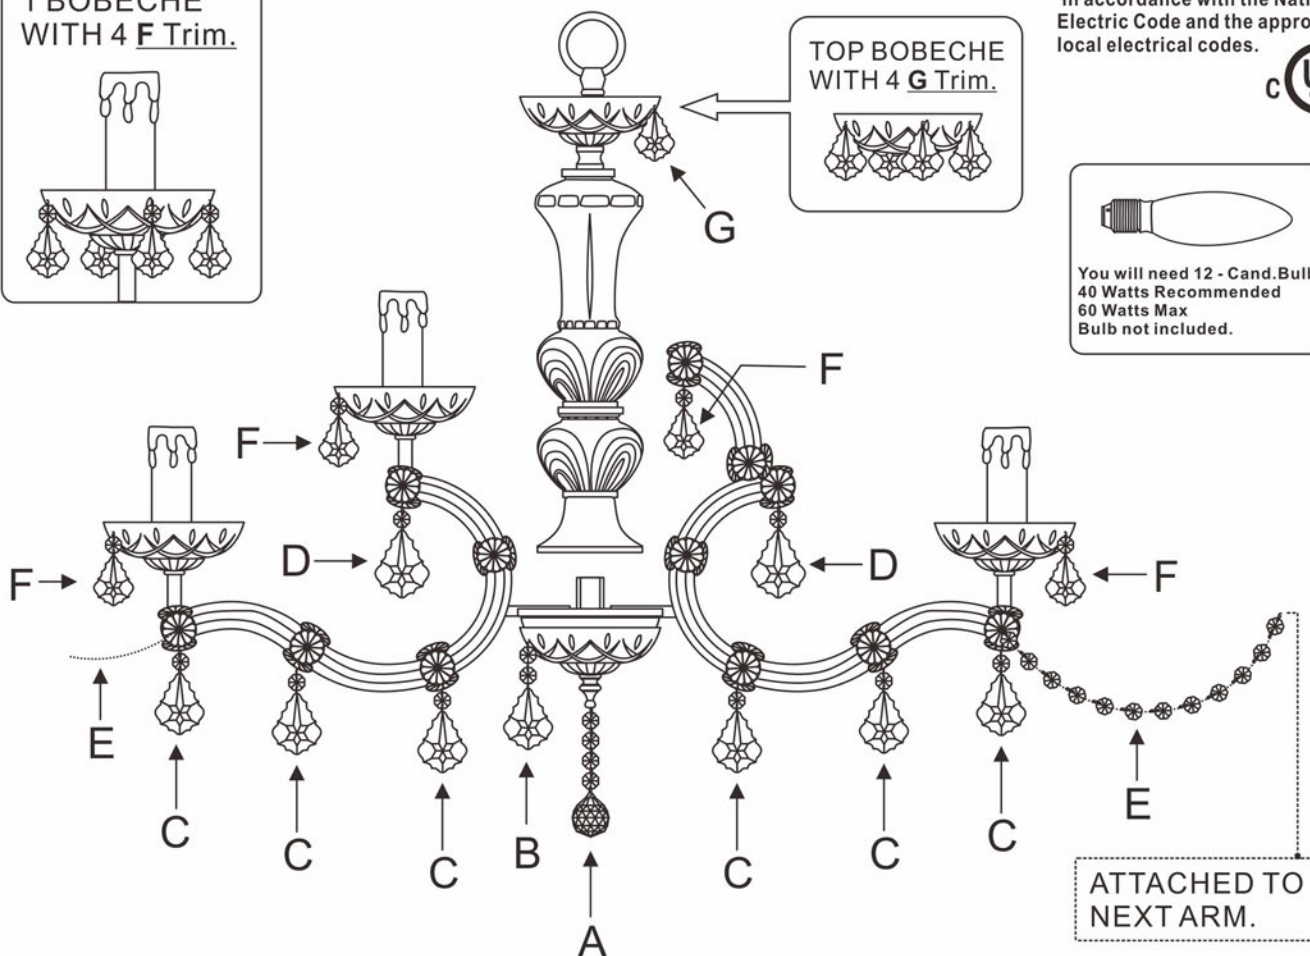

Turn Power Off

All electrical components must be installed by a licensed electrician in accordance with the National Electric Code and the appropriate local electrical codes.

1 BOBECHE
WITH 4 **F** Trim.

TOP BOBECHE
WITH 4 **G** Trim.

- A=  (1 40mm Ball + 4 Jewels) x 1pc
- B=  (A8901-2.5" + 2 Jewels) x 4sets
- C=  (A8901-2.5") x 24sets
- D=  (A8901-3") x 8sets
- E=  (14mm Jewels x 14pcs) x 8sets
- F=  (A8901-2") x 52sets
- G=  (A8901-2" No Jewel) x 4sets